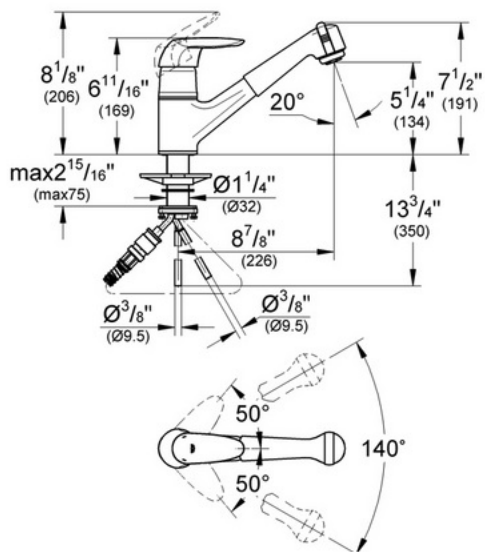

## 33 330 Low Profile, Pull Out Spray - WaterCare

### Description

GROHE WaterCare - 30% Water Savings. IAPMO Green Certified  
GROHE SilkMove® Ceramic Cartridge  
SpeedClean® Anti-Lime System  
Locking Dual Spray Control - switches back and forth between regular flow and spray  
Stainless Steel Braided Flexible Supplies  
Quick Installation System  
9 5/8" Spout Reach

### Flow Rate

1.5 gpm