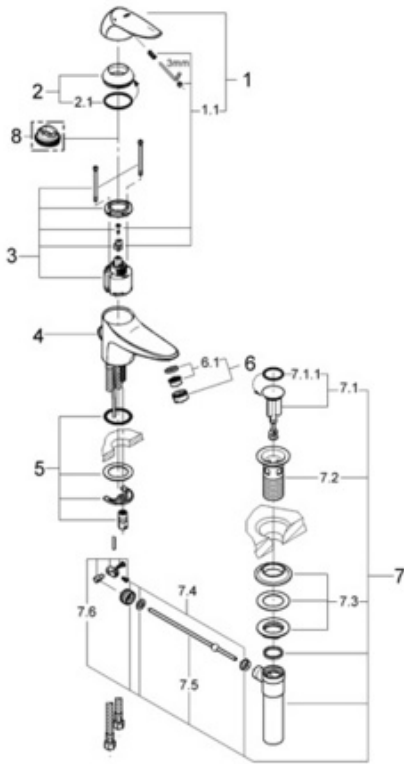

33 413 Single handle centerset

Exploded View

Parts Breakdown

Pos No.	Spare Part Description	Product No.	Pcs.
33 413			
1	Eurodisc handle	46 439	1
1.1	Handle connection set	46 448	1
2	Cap	46 449	1
2.1	O-ring	05 318	1
3	Ceramic cartridge	46 048	1
4	Lift rod	06 211	1
5	Mounting kit	46 055	1
6	Flow regulator	13 955	1
6.1	Flow control insert	45 220	1
7	Pop-up drain	28 957	1
7.1	Stopper	45 324	1
7.1.1	Stopper o-ring	01 147	1
7.2	Flange	01 153	1
7.3	Shank nut & bushing	45 266	1
7.4	Nut & bushings	45 265	1
7.5	Ball rod	45 264	1
7.6	Toggle lever	45 485	1
Special Accessories			
8	Temperature limit stop	46 308	1