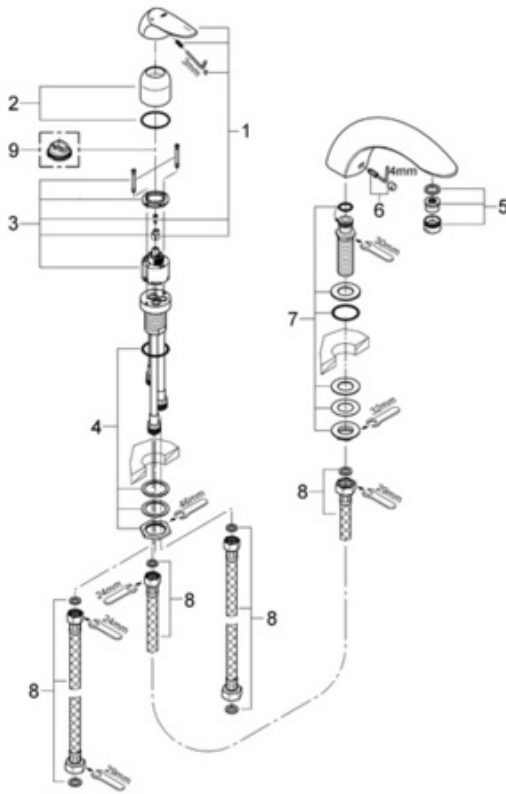

32 337 Roman tub filler

Exploded View

Parts Breakdown

Pos No.	Spare Part Description	Product No.	Pcs.
	32 337		
1	Eurodisc handle	46 439	1
2	Cover cap	46 243	1
3	Ceramic cartridge	46 048	1
4	Mounting set	45 164	1
5	Flow regulator	13 927	1
6	Spout fitting kit	45 834	1
7	Mounting shank	45 163	1
8	Inlet supply	45 449	1
	Special Accessories		
9	Temperature limit stop	46 308	1