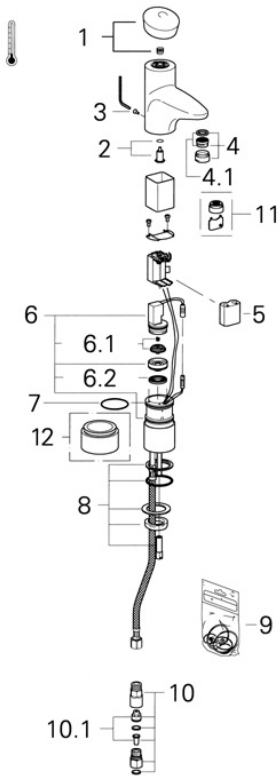

36 225 Self-closing centerset lavatory

Exploded View

Parts Breakdown

| Pos No. | Spare Part Description | Product No. | Pcs. |
|---------|--------------------------------------|-------------|------|
| | 36 225 | | |
| 1 | Handle | 42 781 | 1 |
| 2 | Body screw europlus e | 42 831 | 1 |
| 3 | Flow regulator | 13 955 | 1 |
| 3.1 | Flow control insert | 45 220 | 1 |
| 4 | Solenoid valve | 42 229 | 1 |
| 4.1 | Membrane europlus e | 42 835 | 1 |
| 4.2 | Strainer europlus e | 42 798 | 1 |
| 5 | O-ring europlus e | 42 836 | 1 |
| 6 | Mounting set europlus e | 42 841 | 1 |
| 8 | Non-return valve assembly europlus e | 43 431 | 1 |
| 8.1 | Check valve europlus e | 42 842 | 1 |
| | Special Accessories | | |
| 7 | Set of seals europlus e | 42 843 | 1 |
| 9 | .5 gpm flow control assembly | 42 752 | 1 |
| 10 | Height extension | 36 210 | 1 |