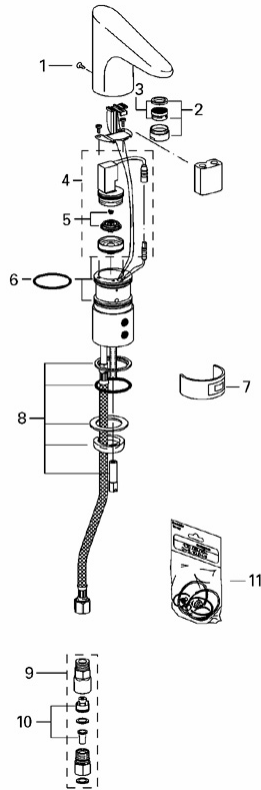

36 212 "Touch-free" centerset lavatory

Exploded View

Parts Breakdown

Pos No.	Spare Part Description	Product No.	Pcs.
36 212			
1	Body screw europlus e	42 831	1
2	.5 gpm flow control assembly	42 752	1
2.1	Flow regulator .5 gpm	42 751	1
3	Solenoid valve	42 229	1
3.1	Membrane europlus e	42 835	1
3.2	Strainer europlus e	42 798	1
4	O-ring europlus e	42 836	1
5	Clip europlus e	42 837	1
6	Mounting set europlus e	42 841	1
7	Non-return valve assembly europlus e	43 431	1
7.1	Check valve euoplus e	42 842	1
8	E 3/8" adapter	42 808	1
Special Accessories			
9	Set of seals europlus e	42 843	1
10	Flow regulator (1.5 gpm)	42 832	1
11	Height extension	36 210	1
12	Infrared remote control	36 206	1