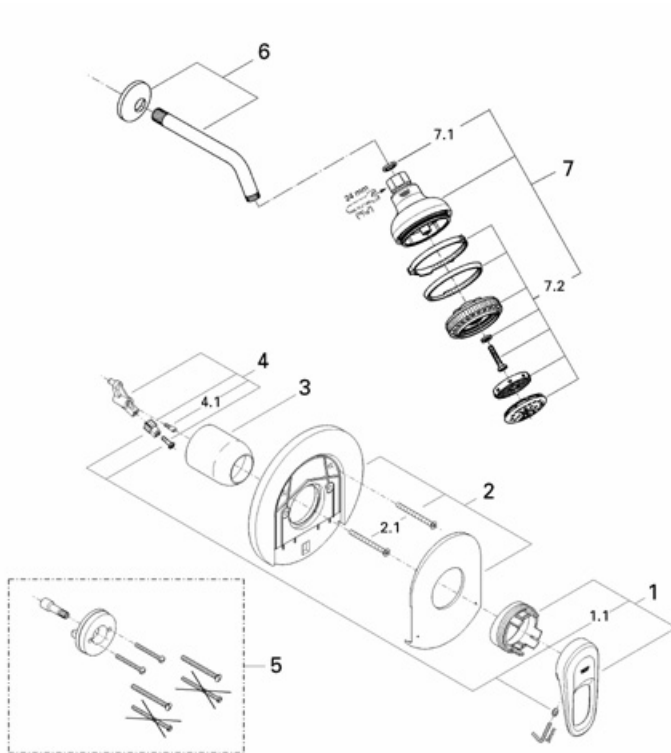

## 35 233 Shower combination trim

### Exploded View

### Parts Breakdown

Pos. No.	Spare part Description	Product No.	Pos.
	<b>35232 / 35233</b>		
1	Lever set	46091	1
1.1	Rings	46416	1
2	Escutcheon	46088	1
2.1	Screw (pair)	46268	1
3	Cap	46117	1
4	Lever adapter	46265	1
4.1	Screw	02653	1
6	Shower arm	27412	1
7	Shower head	28272	1
7.1	Filter screen	07002	1
7.2	Shower rose kit	45667	1
8	Diverter tub spout	13628	1
8.1	Diverter knob	45816	1
8.2	Diverter	45166	1
8.2.1	O-ring	01283	1
8.3	Flow regulator	45817	1
8.4	O-ring	01210	1
	<b>Special accessories</b>		
5	1" Extension	47344	1