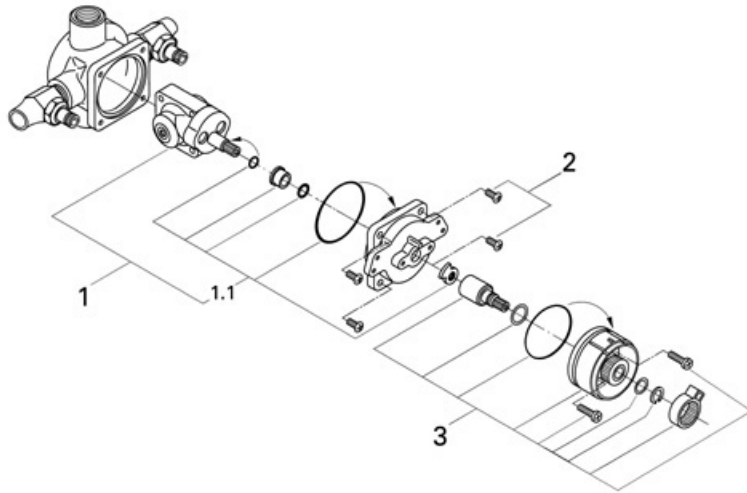

## 35 214 Pressure Balance Rough-in Valve

### Exploded View

### Parts Breakdown

Pos. No.	Spare part Description	Product No.	Pcs.
	<b>35210 / 35214 / 35215 / 35216</b>		
1	Pressure balancing cartridge	47080	1
1.1	Seal kit	47086	1
2	Screw set	47342	1
3	Plastic guide	47343	1