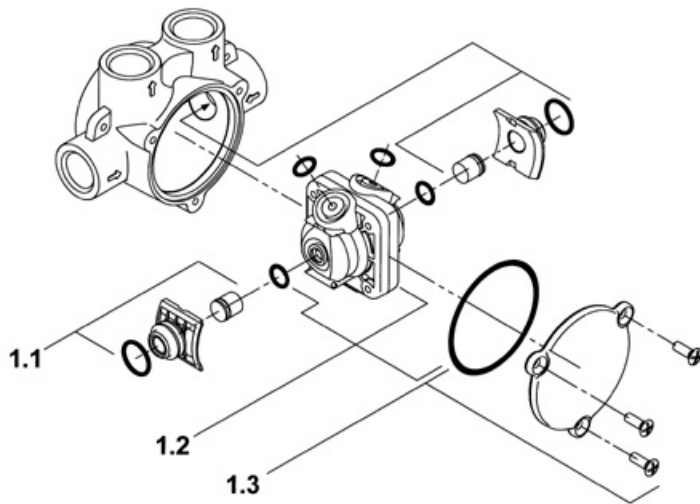

35 204 Remote Pressure Balance Valve

Exploded View

Parts Breakdown

Pos. No.	Spare part Description	Product No.	Pcs.
	35204		
1.1	Check insert (pair)	47158	1
1.2	Cartridge	47159	1
1.3	Cover screwkit w/ O-ring	47160	1