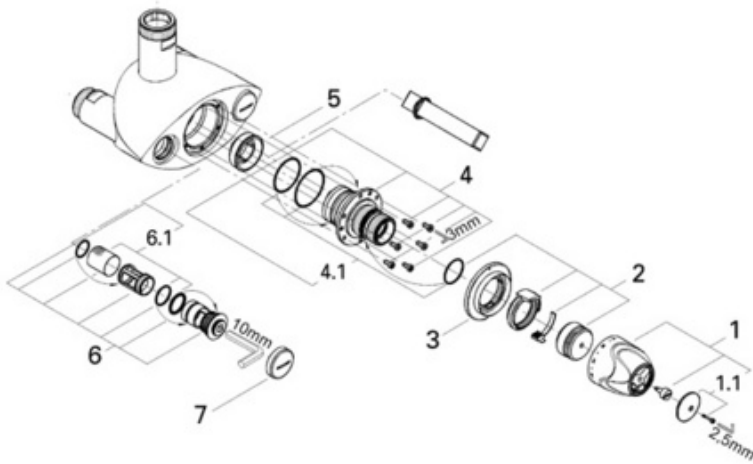

### Parts Breakdown

| Pos No. | Spare Part Description | Product No. | Pcs. |
|---------|------------------------|-------------|------|
|         | <b>35 087</b>          |             |      |
| 1       | Thermostat handle      | 47 562      | 1    |
| 1.1     | Cap                    | 47 563      | 1    |
| 2       | Stop ring              | 47 564      | 1    |
| 3       | Sleeve                 | 09 846      | 1    |
| 4       | Thermostat cartridge   | 47 565      | 1    |
| 4.1     | O-rings                | 47 566      | 1    |
| 5       | Seat                   | 09 844      | 1    |
| 6       | Check valve            | 47 567      | 1    |
| 6.1     | Filter                 | 47 568      | 1    |
| 7       | Cap                    | 09 843      | 1    |