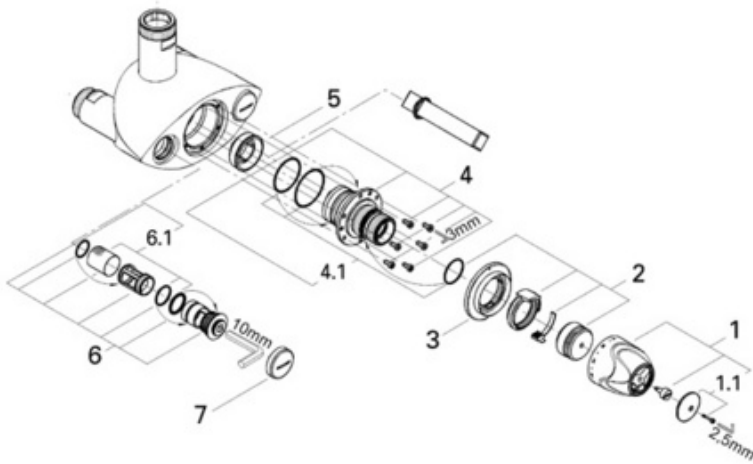

35 085 XL Central Thermostat

Exploded View

Parts Breakdown

Pos No.	Spare Part Description	Product No.	Pcs.
	35 085		
1	Thermostat handle	47 562	1
1.1	Cap	47 563	1
2	Stop ring	47 564	1
3	Sleeve	09 846	1
4	Thermostat cartridge	47 565	1
4.1	O-rings	47 566	1
5	Seat	09 844	1
6	Check valve	47 567	1
6.1	Filter	47 568	1
7	Cap	09 843	1