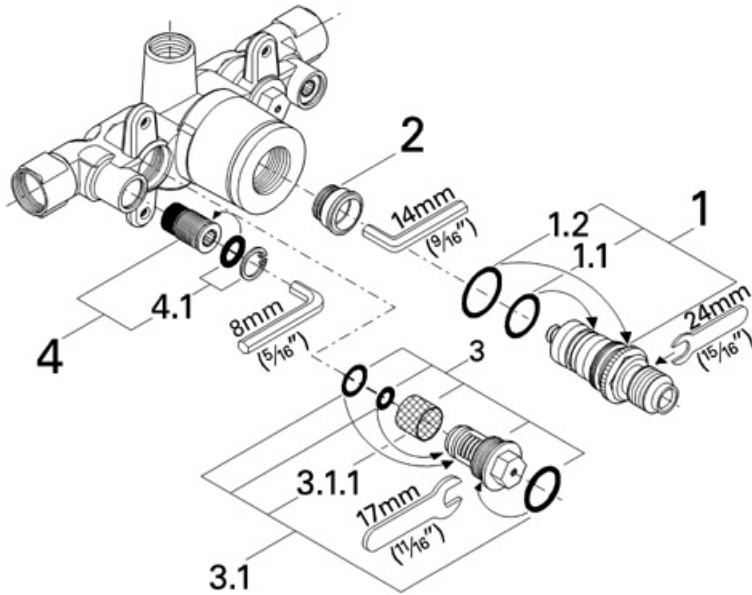

## 34 900 1/2 inch thermostat rough-in valve

### Exploded View

### Parts Breakdown

Pos No.	Spare Part Description	Product No.	Pcs.
	<b>34 900</b>		
1	1/2" thm crt	47 450	1
1.1	O-ring	05 999	1
1.2	O-ring	01 196	1
2	1/2" seat	01 460	1
3	Check valve	14 116	1
3.1	Filter screen	47 303	1
3.1.1	Grohmix filter screen (pair)	02 990	2
4	Check stop for 34.448	47 017	1
4.1	Seal kit	47 308	1
	<b>Special Accessories</b>		
	Reverse thm cartridge 1/2"	47 282	1