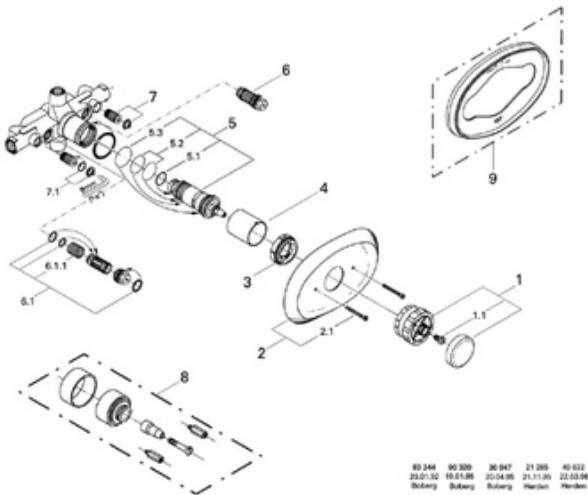

34 419 Thermostat Valve

Exploded View

34.419

Parts Breakdown

Pos. No.	Spare part Description	Product No.	Pcs.
	34419 / 34457		
1	Thermostat handle	47298	1
1.1	Handle screw	02426	1
2	Escutcheon	47295	1
2.1	Screw	02413	1
3	Limit ring	47297	1
4	Sleeve	03270	1
5	Thermoelement cartridge	47025	1
5.1	O-ring	02661	1
5.2	O-ring	03695	1
5.3	O-ring	01297	1
6	Non-return valve	14117	1
6.1	Filter screen	02436	2
7	Stop	47017	1
	Special accessories		
8	1" Extension	47331	1
9	3/8" Compensation ring	47347	1
10	Lever temperature handle	47299	1
	Reverse cartridge	47032	1