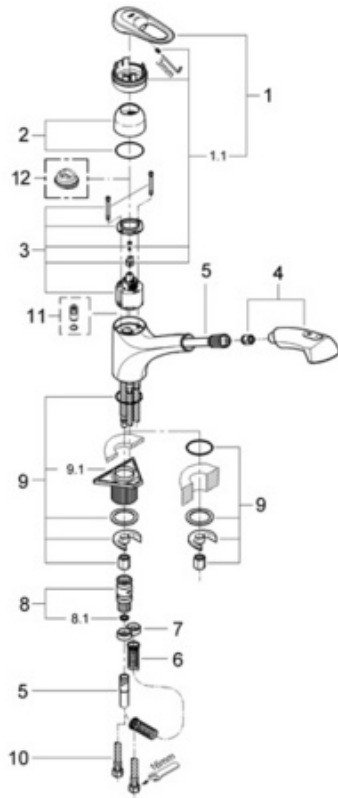

## 33 939 Low Profile Pull Out

### Exploded View

### Parts Breakdown

Pos No.	Spare Part Description	Product No.	Pcs.
	<b>33 939</b>		
1	Handle assembly Europlus II	46 415	1
1.1	Fastening set & rings Europlus II	46 416	1
2	Cap- europlus 33939	46 427	1
3	Ceramic cartridge	46 048	1
4	Hand held spray	46 298	1
5	Spray hose	46 092	1
6	Pressure spring	07 240	1
7	Hose stop	04 174	1
8	Quick coupling	46 315	1
8.1	O-ring	01 209	1
9	Mounting kit	46 346	1
9.1	Brace	09 234	1
10	Flexible connect hose	46 413	1
11	Vacuum breaker	46 137	1
12	Temperature limiter (top)	46 308	1
	<b>Special Accessories</b>		
	10" Euro escutcheon	07 552	1
	10" two hole Euro escutcheon	07 555	1