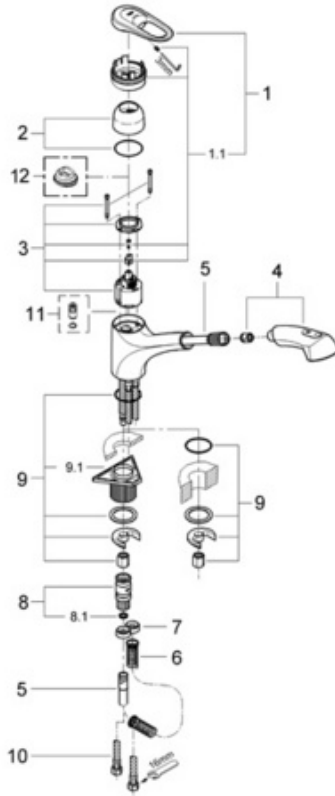

33 939 Dual Spray Pull-Out

Exploded View

Parts Breakdown

Pos No.	Spare Part Description	Product No.	Pcs.
	33 939		
1	Handle assembly Europlus II	46 415	1
1.1	Fastening set & rings Europlus II	46 416	1
2	Cap- europlus 33939	46 427	1
3	Ceramic cartridge	46 048	1
4	Hand held spray	46 298	1
5	Spray hose	46 092	1
6	Pressure spring	07 240	1
7	Hose stop	04 174	1
8	Quick coupling	46 315	1
8.1	O-ring	01 209	1
9	Mounting kit	46 346	1
9.1	Brace	09 234	1
10	Flexible connect hose	46 413	1
11	Vacuum breaker	46 137	1
12	Temperature limit stop	46 308	1
	Special Accessories		
	10" Euro escutcheon	07 552	1
	10" two hole Euro escutcheon	07 555	1