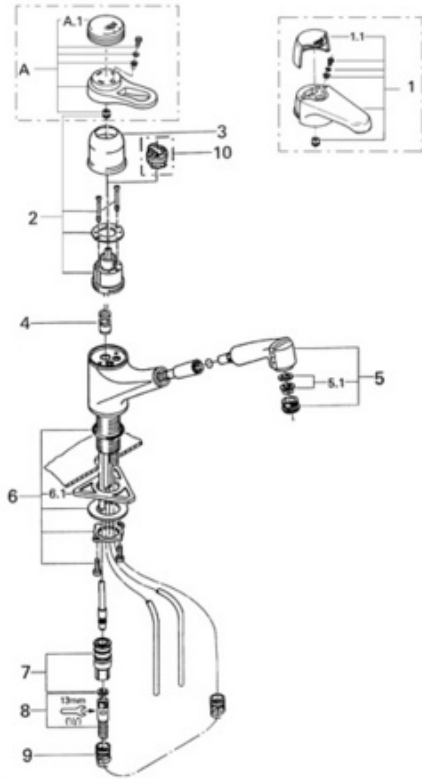

33 871 pull-out spray

Exploded View

Parts Breakdown

Pos No.	Spare Part Description	Product No.	Pcs.
33 871			
A	Chrome europlus dome lever	46 129	1
A.1	Chrome europlus dome cap	46 130	1
1	Chrome eurowing lever set	46 125	1
1.1	Cover cap	45 126	1
2	Ceramic cartridge	46 048	1
3	Cap	01 734	1
4	Vacuum breaker	46 137	1
5	Hand held spray (pre to 2006)	46 359	1
5.1	Flow regulator	45 002	1
6	Mounting set	46 078	1
7	Quick coupling	46 315	1
8	Spray hose	46 092	1
9	Pressure spring	07 240	1
10	Temperature limit stop	46 308	1
Special Accessories			
	10" Euro escutcheon	07 552	1