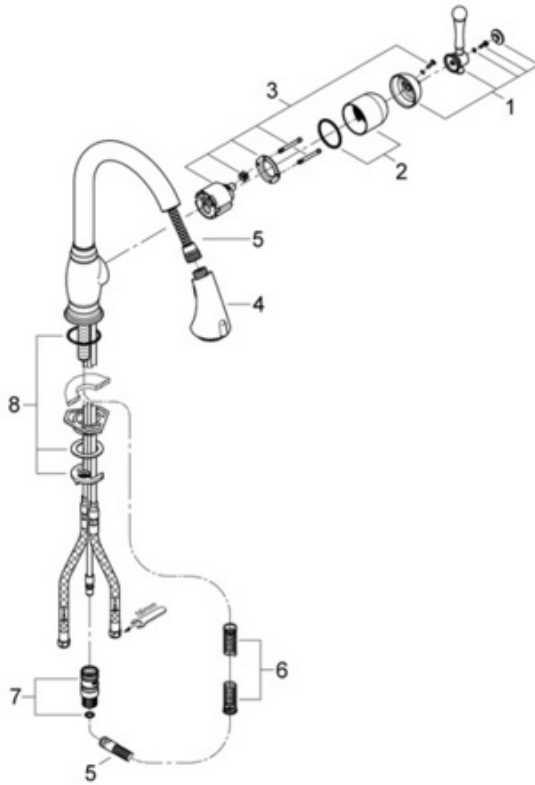

33 870 Dual Spray Pull Down

Exploded View

Parts Breakdown

Pos No.	Spare Part Description	Product No.	Pcs.
	33 870		
1	Lever assembly	46 593	1
2	Cover cap	46 243	1
3	Ceramic cartridge	46 048	1
4	Hand held spray	46 173	1
5	Hose	46 174	1
6	Pressure spring	07 240	1
7	Quick coupling	46 315	1
8	Mounting kit	46 345	1