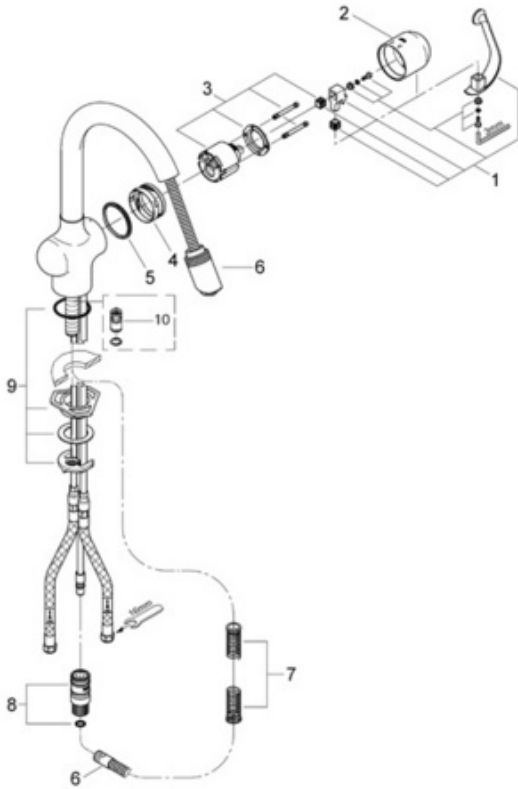

33 765 Stainless Steel pull-out

Exploded View

Parts Breakdown

Pos No.	Spare Part Description	Product No.	Pcs.
	33 765		
1	Lever handle	46 309	1
2	Cap	46 311	1
3	Ceramic cartridge	46 048	1
4	Guide ring	05 380	1
5	Slip ring	04 954	1
6	Hose & head	46 348	1
7	Pressure spring	07 240	1
8	Quick coupling	46 315	1
9	Mounting kit	46 345	1
10	Vacuum breaker	46 137	1
	(for models prior to 2006)		
	Special Accessories		
	10" Euro escutcheon	07 552	1