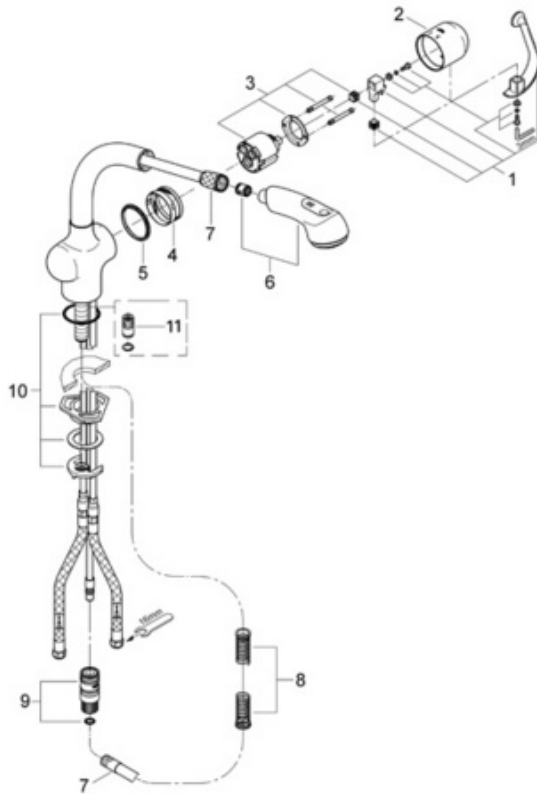

33 759 High Profile Pull Out

Exploded View

Parts Breakdown

Pos No.	Spare Part Description	Product No.	Pcs.
	33 759		
1	Lever handle	46 309	1
2	Cap	46 311	1
3	Ceramic cartridge	46 048	1
4	Guide ring	05 380	1
5	Slip ring	04 954	1
6	Hand held spray	46 298	1
7	Spray hose	46 092	1
8	Pressure spring	07 240	1
9	Quick coupling	46 315	1
10	Mounting kit	46 345	1
11	Vacuum breaker	46 137	1
	(for models prior to 2006)		
	Special Accessories		
	10" Euro escutcheon	07 552	1