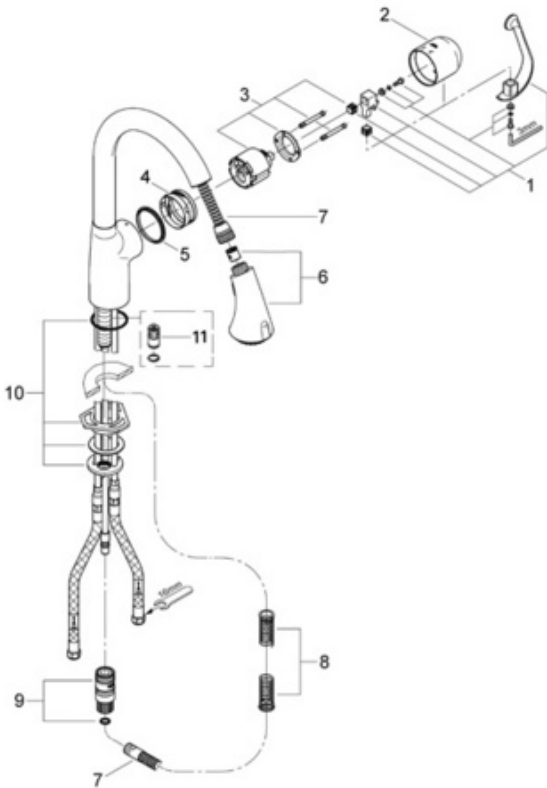

## 33 758 High Profile Pull Out

### Exploded View

### Parts Breakdown

Pos No.	Spare Part Description	Product No.	Pcs.
	<b>33 758</b>		
1	Lever handle	46 309	1
2	Cap	46 311	1
3	Ceramic cartridge	46 048	1
4	Guide ring	05 380	1
5	Slip ring	04 954	1
6	Hand held spray	46 175	1
7	Hose	46 174	1
8	Pressure spring	07 240	1
9	Quick coupling	46 315	1
10	Mounting kit	46 345	1
11	Vacuum breaker	46 137	1
	(for models prior to 2006)		
	<b>Special Accessories</b>		
	10" Euro escutcheon	07 552	1
	10" two hole Euro escutcheon	07 555	1