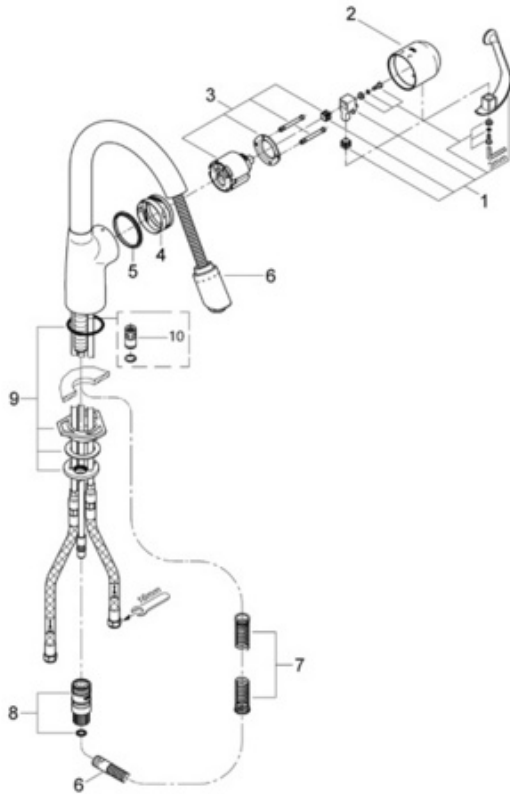

33 757 pull-out

Exploded View

Parts Breakdown

Pos No.	Spare Part Description	Product No.	Pcs.
	33 757		
1	Lever handle	46 309	1
2	Cap	46 311	1
3	Ceramic cartridge	46 048	1
4	Guide ring	05 380	1
5	Slip ring	04 954	1
6	Hose & head	46 348	1
7	Pressure spring	07 240	1
7	Quick coupling	46 138	1
8	Quick coupling	46 315	1
9	Mounting kit	46 345	1
9	Flexible connection hose	46 167	1
10	Vacuum breaker	46 137	1
	(for models prior to 2006)		
	Special Accessories		
	10" Escutcheon	07 543	1
	10" Euro escutcheon	07 552	1