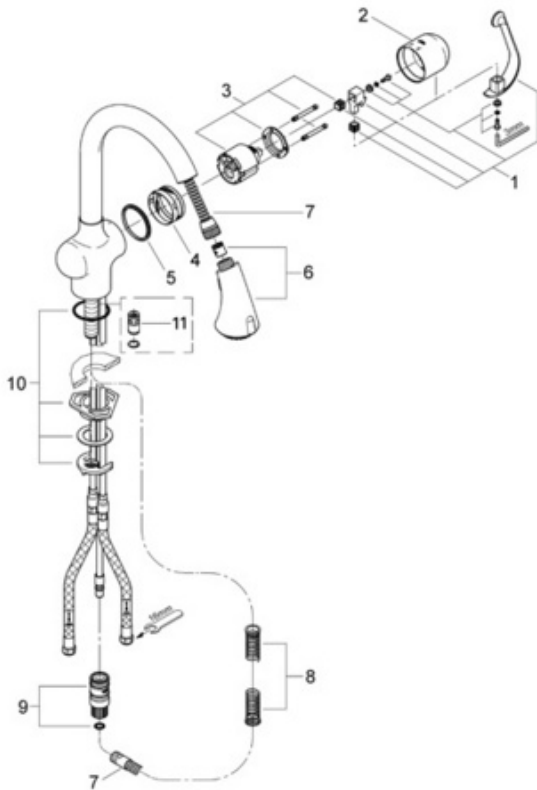

## 33 755 Dual Spray Pull Down

### Exploded View

### Parts Breakdown

Pos No.	Spare Part Description	Product No.	Pcs.
	<b>33 755</b>		
1	Lever handle	46 309	1
2	Cap	46 311	1
3	Ceramic cartridge	46 048	1
4	Guide ring	05 380	1
5	Slip ring	04 954	1
6	Hand held spray	46 175	1
7	Hose	46 174	1
8	Pressure spring	07 240	1
9	Quick coupling	46 315	1
10	Mounting kit	46 345	1
11	Vacuum breaker	46 137	1
	(for models prior to 2006)		
	<b>Special Accessories</b>		
	10" Euro escutcheon	07 552	1