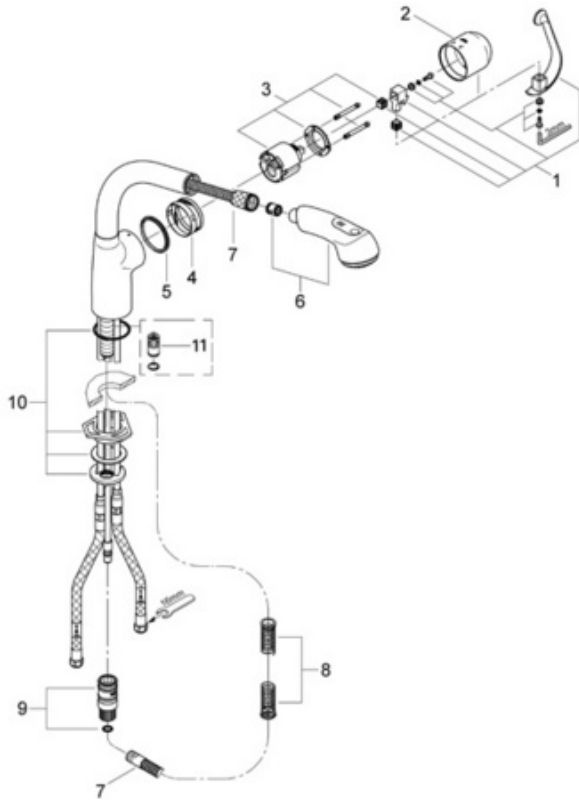

## 33 737 High Profile Pull Out

### Exploded View

### Parts Breakdown

Pos No.	Spare Part Description	Product No.	Pcs.
	<b>33 737</b>		
1	Lever handle	46 309	1
2	Cap	46 311	1
3	Ceramic cartridge	46 048	1
4	Guide ring	05 380	1
5	Slip ring	04 954	1
6	Hand held spray	46 298	1
7	Spray hose	46 092	1
8	Pressure spring	07 240	1
9	Quick coupling	46 315	1
10	Mounting kit	46 345	1
11	Vacuum breaker	46 137	1
	(for models prior to 2006)		
	<b>Special Accessories</b>		
	10" Euro escutcheon	07 552	1