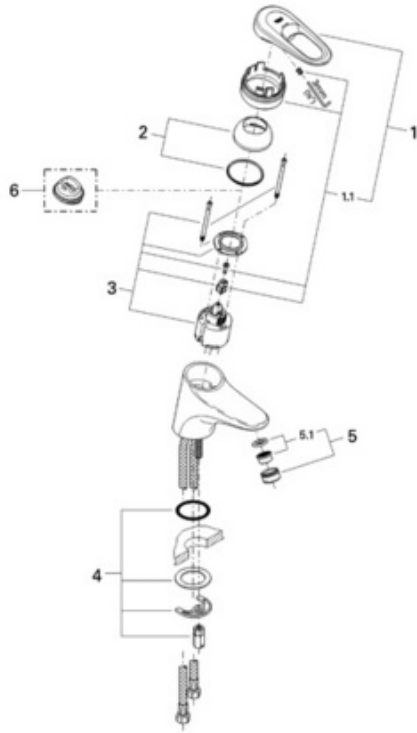

33 283 Single handle centerset

Exploded View

Parts Breakdown

Pos No.	Spare Part Description	Product No.	Pcs.
	33 283		
1	Handle assembly Europlus II	46 415	1
1.1	Fastening set & rings Europlus II	46 416	1
2	Cap for 33170/171	46 417	1
3	Ceramic cartridge	46 048	1
4	Mounting kit	46 055	1
5	Flow regulator	13 955	1
5.1	Flow control insert	45 220	1
	Special Accessories		
6	Temperature limit stop	46 308	1