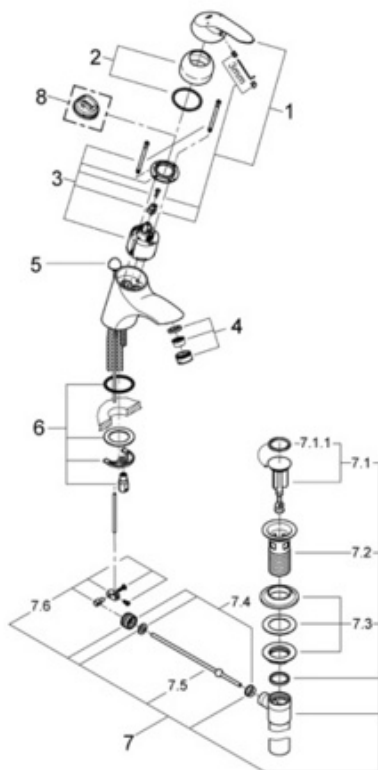

## 33 233 Single handle centerset

### Exploded View

### Parts Breakdown

Pos No.	Spare Part Description	Product No.	Pcs.
	<b>33 233</b>		
1	Lever set	46 557	1
2	Cap	46 242	1
3	Ceramic cartridge	46 048	1
4	Flow regulator	13 955	1
5	Chrome talia lift rod	45 823	1
6	Mounting kit	46 055	1
7	Pop-up drain	28 957	1
7.1	Stopper	45 324	1
7.1.1	Stopper o-ring	01 147	1
7.2	Flange	01 153	1
7.3	Shank nut & bushing	45 266	1
7.4	Nut & bushings	45 265	1
7.5	Ball rod	45 264	1
7.6	Toggle lever	45 485	1
	<b>Special Accessories</b>		
8	Temperature limit stop	46 308	1