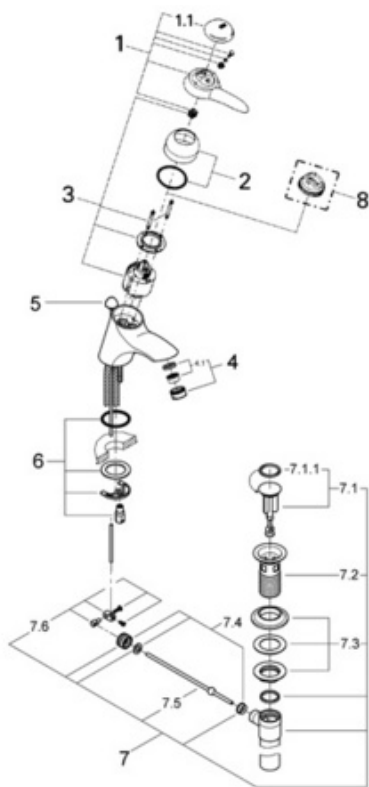

33 162 Single-handle centerset

Exploded View

Parts Breakdown

Pos No.	Spare Part Description	Product No.	Pcs.
33 162			
1	Lever set	46 327	1
1.1	Cover cap	46 328	1
2	Cap	46 242	1
3	Ceramic cartridge	46 048	1
4	Flow regulator	13 955	1
4.1	Flow control insert	45 220	1
5	Lift rod	45 823	1
6	Mounting set	46 122	1
7	Pop-up drain	28 957	1
7.1	Stopper	45 324	1
7.1.1	Stopper o-ring	01 147	1
7.2	Flange	01 153	1
7.3	Shank nut & bushing	45 266	1
7.4	Nut & bushings	45 265	1
7.5	Ball rod	45 264	1
7.6	Toggle lever	45 485	1
Special Accessories			
8	Temperature limit stop	46 308	1