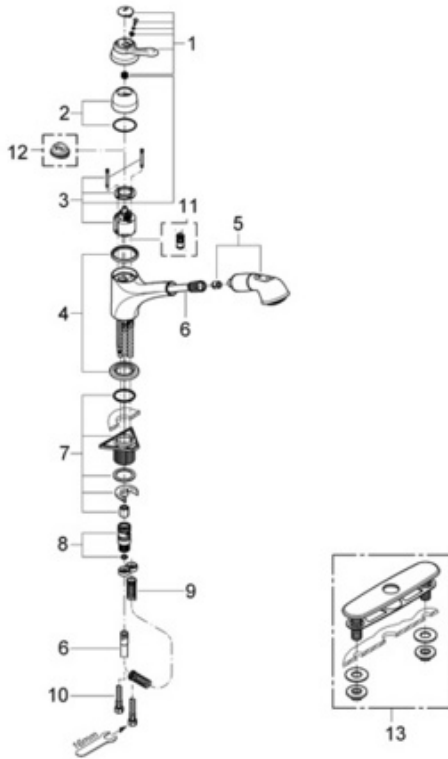

## 32 459 Low Profile with Pull Out Spray

### Exploded View

### Parts Breakdown

Pos No.	Spare Part Description	Product No.	Pcs.
	<b>32 459</b>		
1	Lever	46 554	1
2	Cap	46 555	1
3	Ceramic cartridge	46 048	1
4	Spout decorative rings	46 556	1
5	Hand spray	12 475	1
6	Spray hose	46 092	1
7	Mounting kit	46 346	1
8	Quick coupling	46 315	1
9	Pressure spring	07 240	1
10	Flexible connect hose	46 413	1
11	Vacuum breaker	46 137	1
12	Temperature limit stop	46 308	1
	<b>Special Accessories</b>		
	10" Euro escutcheon	07 552	1