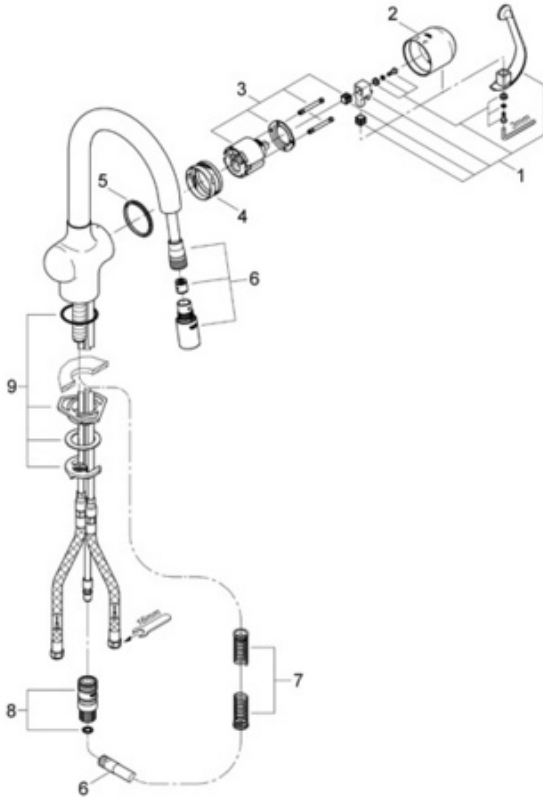

32 256 Prep Sink Dual Spray Pull Down

Exploded View

Parts Breakdown

Pos No.	Spare Part Description	Product No.	Pcs.
	32 256		
1	Lever handle	46 309	1
2	Cap	09 209	1
3	Ceramic cartridge	46 048	1
4	Guide ring	05 380	1
5	Slip ring	04 954	1
6	Head & spray hose	46 592	1
7	Pressure spring	07 240	1
8	Quick coupling	12 365	1
9	Mounting kit	46 345	1
	Special Accessories		
	10" Euro escutcheon	07 552	1