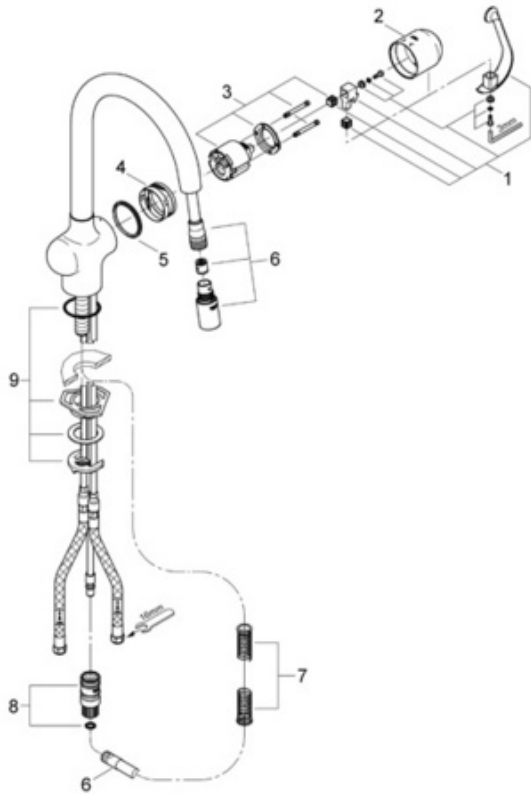

## 32 245 Main Sink Dual Spray Pull-Down

### Exploded View

### Parts Breakdown

Pos No.	Spare Part Description	Product No.	Pcs.
	<b>32 245</b>		
1	Lever handle	46 309	1
2	Cap	09 209	1
3	Ceramic cartridge	46 048	1
4	Guide ring	05 380	1
5	Slip ring	04 954	1
6	Head & spray hose	46 592	1
7	Pressure spring	07 240	1
8	Quick coupling	12 365	1
9	Mounting kit	46 345	1
	<b>Special Accessories</b>		
	10" Euro escutcheon	07 552	1