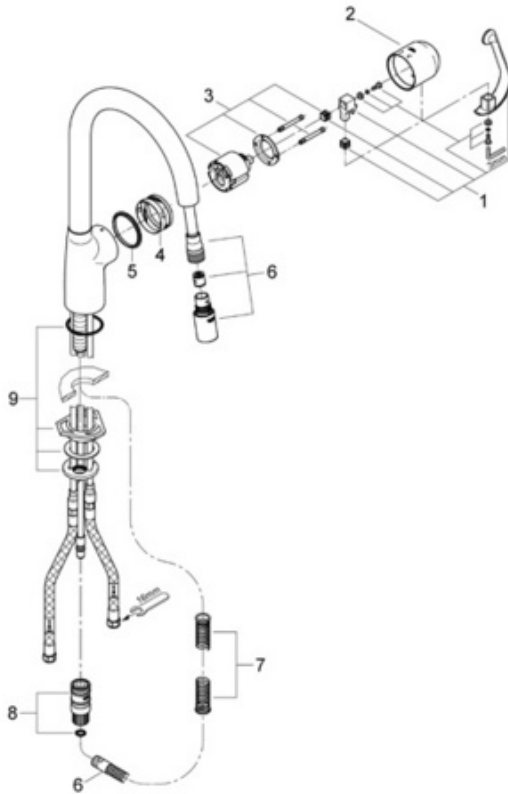

32 244 Dual Spray Pull Down

Exploded View

Parts Breakdown

Pos No.	Spare Part Description	Product No.	Pcs.
	32 244		
1	Lever handle	46 309	1
2	Cap	46 311	1
3	Ceramic cartridge	46 048	1
4	Guide ring	05 380	1
5	Slip ring	04 954	1
6	Head & spray hose	46 592	1
7	Pressure spring	07 240	1
8	Quick coupling	12 365	1
9	Mounting kit	46 345	1
	Special Accessories		
	10" two hole Euro escutcheon	07 555	1
	10" Euro escutcheon	07 552	1