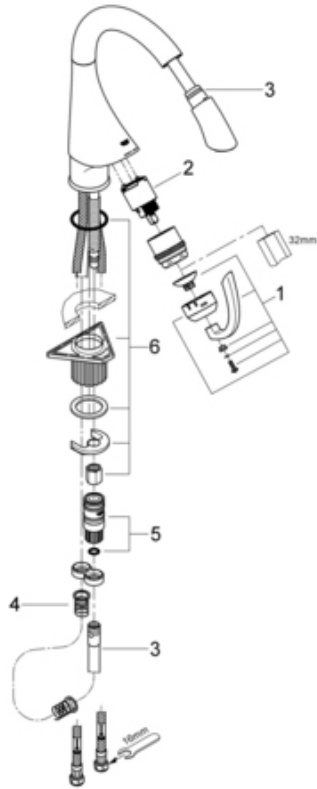

32 074 Prep Sink Single Spray Pull-Out

Exploded View

Parts Breakdown

Pos No.	Spare Part Description	Product No.	Pcs.
	32 074		
1	Lever assembly	46 572	1
2	Ceramic cartridge	46 374	1
3	Head and hose	46 574	1
4	Pressure spring	07 240	1
5	Quick coupling	46 315	1
6	Mounting kit	46 346	1
	Special Accessories		
	10" Euro escutcheon	07 552	1
	10" two hole Euro escutcheon	07 555	1