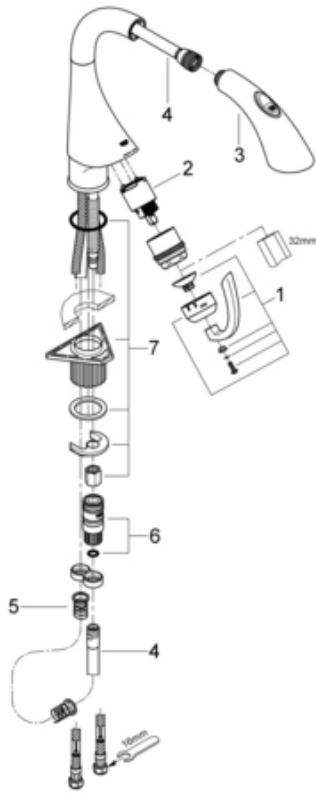

32 073 Prep Sink Dual Spray Pull-Out

Exploded View

Parts Breakdown

Pos No.	Spare Part Description	Product No.	Pcs.
	32 073		
1	Lever assembly	46 572	1
2	Ceramic cartridge	46 374	1
3	Hand held spray	46 573	1
4	Hose	46 174	1
5	Pressure spring	07 240	1
6	Quick coupling	46 315	1
7	Mounting kit	46 346	1
	Special Accessories		
	10" Euro escutcheon	07 552	1
	10" two hole Euro escutcheon	07 555	1