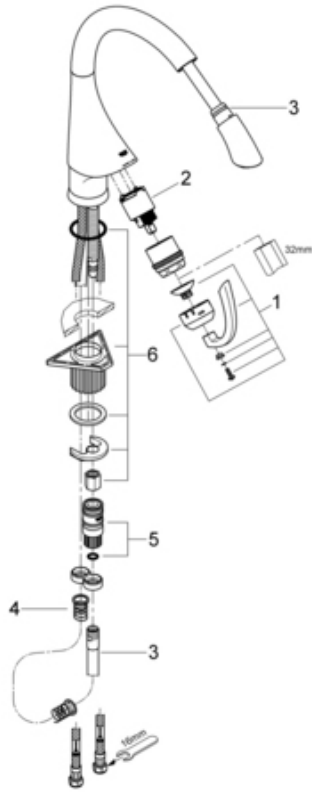

32 072 High Profile Pull Down Single Spray

Exploded View

Parts Breakdown

Pos No.	Spare Part Description	Product No.	Pcs.
	32 072		
1	Lever assembly	46 572	1
2	Ceramic cartridge	46 374	1
3	Head and hose	46 574	1
4	Pressure spring	07 240	1
5	Quick coupling	46 315	1
6	Mounting kit	46 346	1
	Special Accessories		
	10" Euro escutcheon	07 552	1
	10" two hole Euro escutcheon	07 555	1