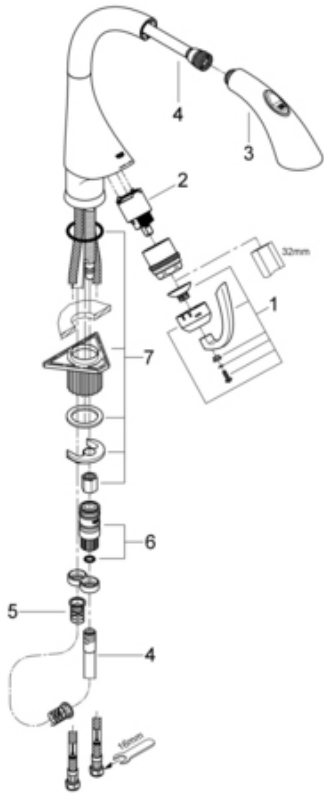

32 071 Main Sink Dual Spray Pull-Out

Exploded View

Parts Breakdown

Pos No.	Spare Part Description	Product No.	Pcs.
	32 071		
1	Lever assembly	46 572	1
2	Ceramic cartridge	46 374	1
3	Hand held spray	46 573	1
4	Hose	46 174	1
5	Pressure spring	07 240	1
6	Quick coupling	46 315	1
7	Mounting kit	46 346	1
	Special Accessories		
	10" Euro escutcheon	07 552	1
	10" two hole Euro escutcheon	07 555	1