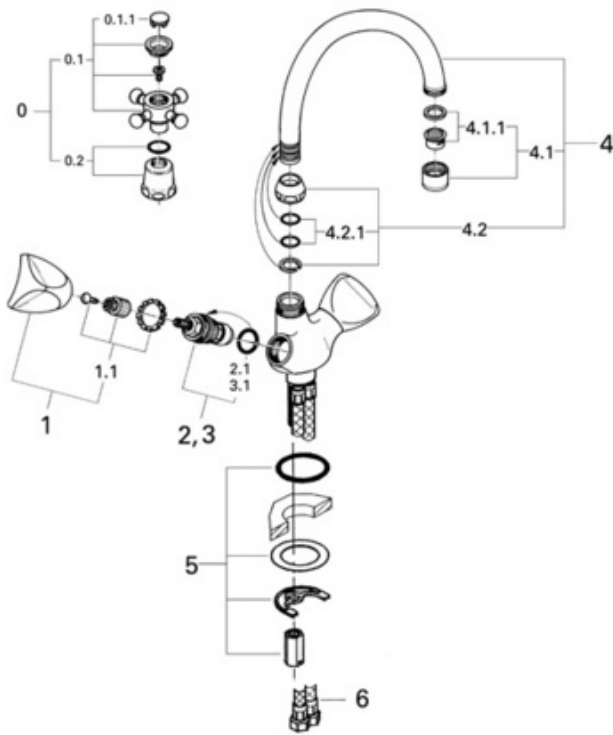

## 31 054 Kitchen/Bar Faucet High Profile with Dual TDL Handle

### Exploded View

### Parts Breakdown

Pos No.	Spare Part Description	Product No.	Pcs.
	<b>31 054</b>		
0	Arabesk handle complete	45 277	1
0.1	Arabesk handle	45 678	1
0.1.1	Marking plate (hot)	05 091	1
0.1.1	Marking plate (cold)	05 092	1
0.2	Cap cartridge Arabesk	45 680	1
1	TDL handle, neutral	06 486	1
1.1	Handle connecting set	45 001	1
2	Ceramic cartridge	45 882	1
2.1	O-ring	03 924	1
3	90 degree carbodur cartridge	45 883	1
3.1	O-ring	03 924	1
4	Chrome 7 3/4" swan spout	13 047	1
4.1	Laminar control	13 954	1
4.1.1	Flow regulator	45 220	1
4.2	Chrome spout fitting set	45 006	1
4.2.1	O-ring	01 285	1
5	Mounting set for wideset	45 226	1
6	Flexible connect hose	46 413	1
	<b>Special Accessories</b>		
	10" Euro escutcheon	07 552	