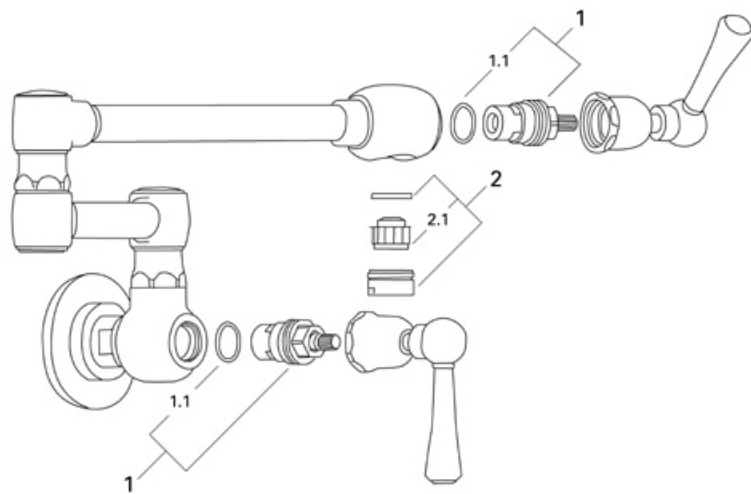

31 041 Wall Mount Pot Filler

Exploded View

Parts Breakdown

Pos No.	Spare Part Description	Product No.	Pcs.
	31 041		
1	90 degree carbodur cartridge	45 882	1
1.1	O-ring	03 924	1
2	Male laminar control	13 955	1
2.1	Flow regulator	45 220	1