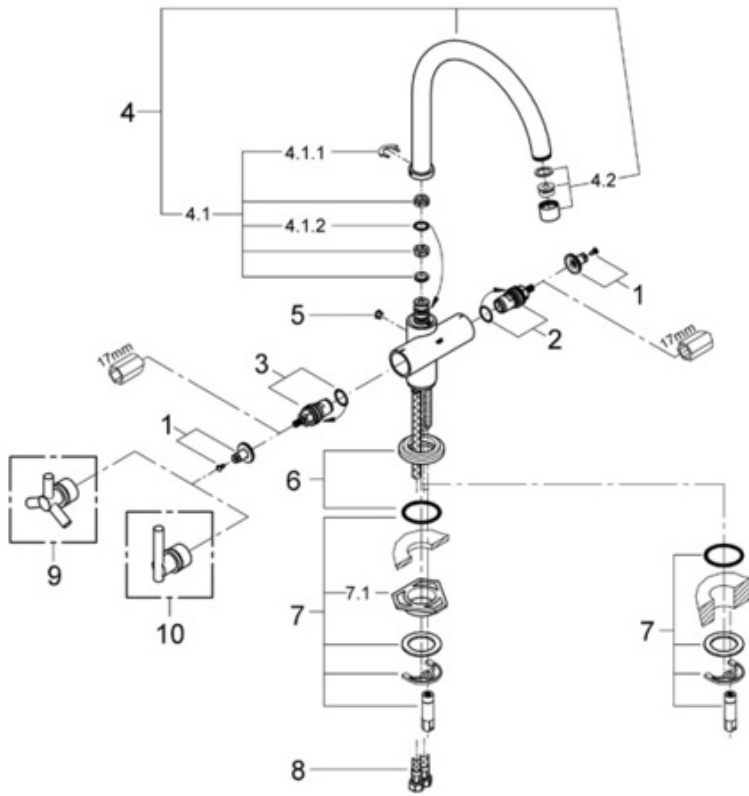

## 31 001 Atrio High Profile Dual Handle Lever

### Exploded View

### Parts Breakdown

Pos No.	Spare Part Description	Product No.	Pcs.
<b>31 001</b>			
1	Handle connection set	45 605	1
2	Ceramic cartridge	45 882	1
3	90 degree carbodur cartridge	45 883	1
4	Spout	13 176	1
4.1	Spout o-ring kit	45 615	1
4.1.1	Spout clip	08 065	1
4.1.2	O-ring	01 285	1
4.2	Flow control	13 935	1
5	Button	08 102	1
6	Escutcheon	45 629	1
7	Mounting kit	46 193	1
7.1	Brace	05 334	1
8	Flexible connect hose	46 413	1
<b>Special Accessories</b>			
9	Trio spoke handle	45 603	1
10	Atrio lever	45 609	1