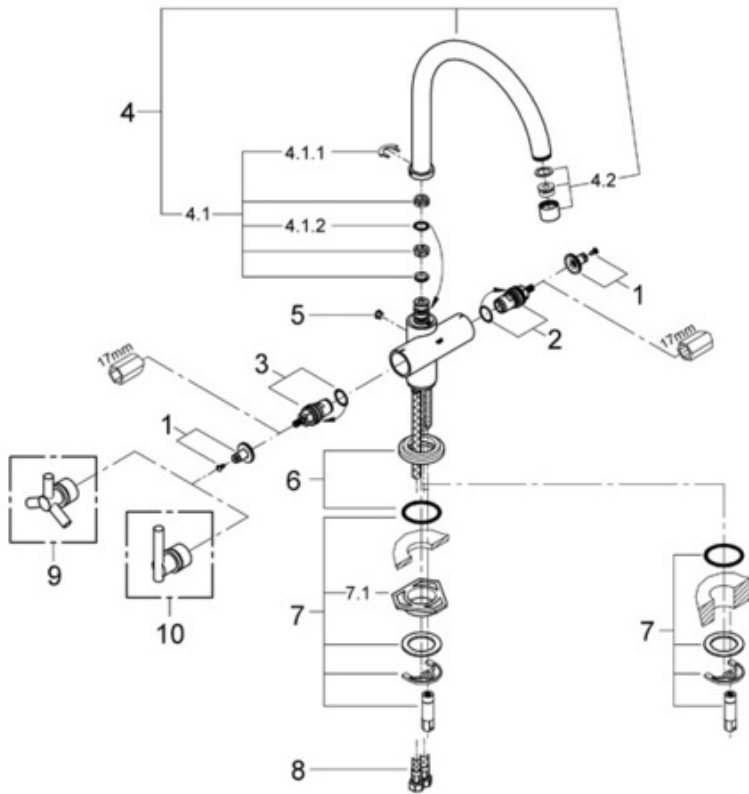

31 001 Atrio High Profile Dual Handle Lever

Exploded View

Parts Breakdown

Pos No.	Spare Part Description	Product No.	Pcs.
31 001			
1	Handle connection set	45 605	1
2	Ceramic cartridge	45 882	1
3	90 degree carbodur cartridge	45 883	1
4	Spout	13 176	1
4.1	Spout o-ring kit	45 615	1
4.1.1	Spout clip	08 065	1
4.1.2	O-ring	01 285	1
4.2	Flow control	13 935	1
5	Button	08 102	1
6	Escutcheon	45 629	1
7	Mounting kit	46 193	1
7.1	Brace	05 334	1
8	Flexible connect hose	46 413	1
Special Accessories			
9	Trio spoke handle	45 603	1
10	Atrio lever	45 609	1