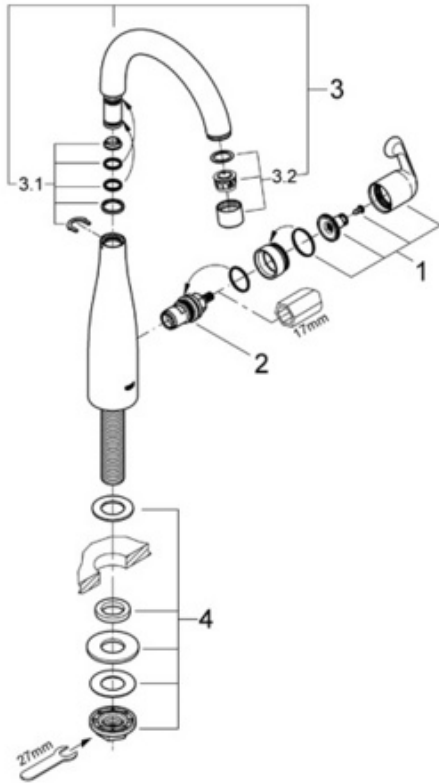

30 017 High Profile Basin/Pillar Tap

Exploded View

Parts Breakdown

Pos No.	Spare Part Description	Product No.	Pcs.
	30 017		
1	Lever handle	45 913	1
2	Ceramic cartridge	45 882	1
3	Spout complete	13 202	1
3.1	Spout O-ring kit	45 399	1
3.2	Flow control	13 935	1
4	Mounting kit	45 553	1