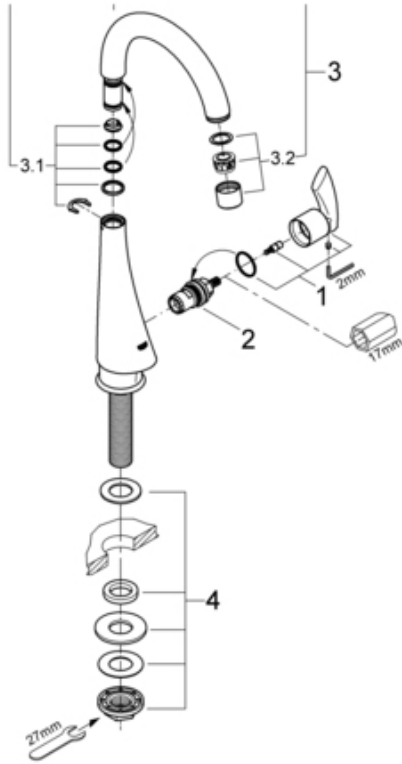

30 004 High Profile Basin/Pillar Tap

Exploded View

Parts Breakdown

Pos No.	Spare Part Description	Product No.	Pcs.
	30 004		
1	Lever handle	45 394	1
2	Ceramic cartridge	45 882	1
3	Spout complete	13 202	1
3.1	Spout O-ring kit	45 399	1
3.2	Flow control	13 935	1
4	Mounting kit	45 553	1