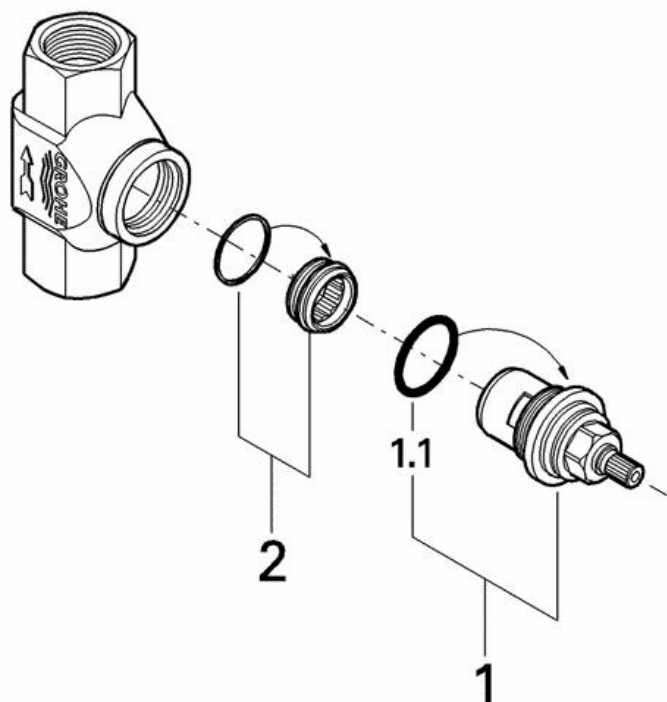

Rough Valves

29 274 volume control rough-in valve

Exploded View

Parts Breakdown

Pos No.	Spare Part Description	Product No.	Pcs.
	29 274		
1	90 degree 3/4" carbodur cartridge	45 888	1
1.1	O-ring	45 583	1
2	Seat	45 345	1