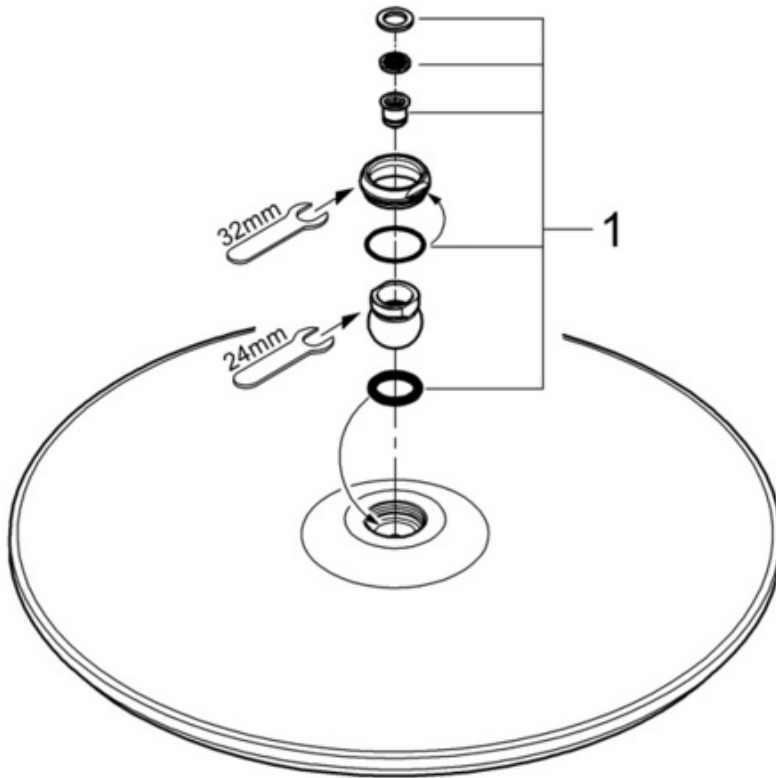

28 783 Jumbo

Exploded View

Parts Breakdown

Pos No.	Spare Part Description	Product No.	Pcs.
	28 783		
1	Swivel ball joint	45 933	1