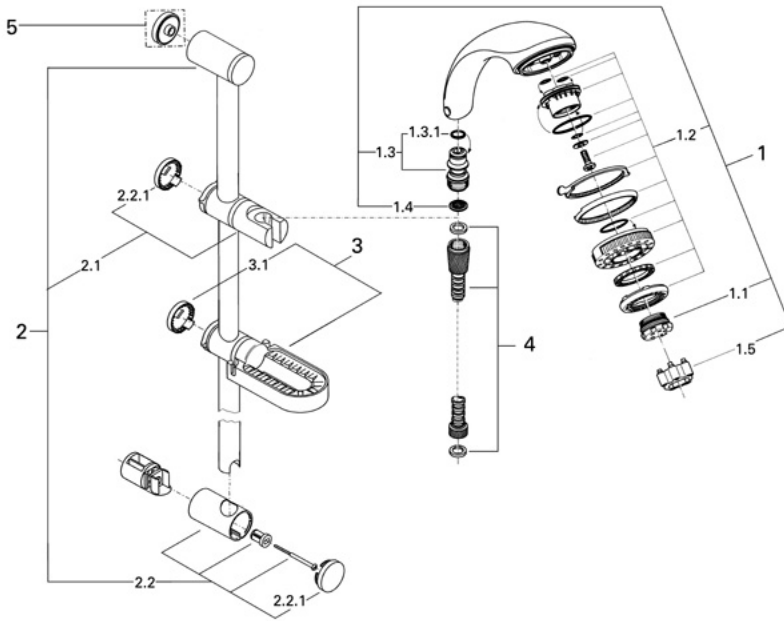

## 28 617 Top 4 hand shower system

### Exploded View

### Parts Breakdown

Pos No.	Spare Part Description	Product No.	Pcs.
	<b>28 617</b>		
1	Top 4 hand shower	28 179	1
1.1	Pulsator element	45 656	1
1.2	Rose kit	45 660	1
1.3	Male coupling piece	28 637	1
1.3.1	O-ring	01 224	1
1.4	Filter screen	07 002	1
1.5	Relexa plus tool	45 654	1
2	Shower bar	28 620	1
2.1	Hand shower holder	45 650	1
2.2	End bracket	45 651	1
2.2.1	Wall bar cap	45 652	1
3	Soap dish	28 631	1
3.1	Wall bar cap	45 652	1
4	59" metal hose	28 105	1
	<b>Special Accessories</b>		
5	Wall bar spacer	45 459	1