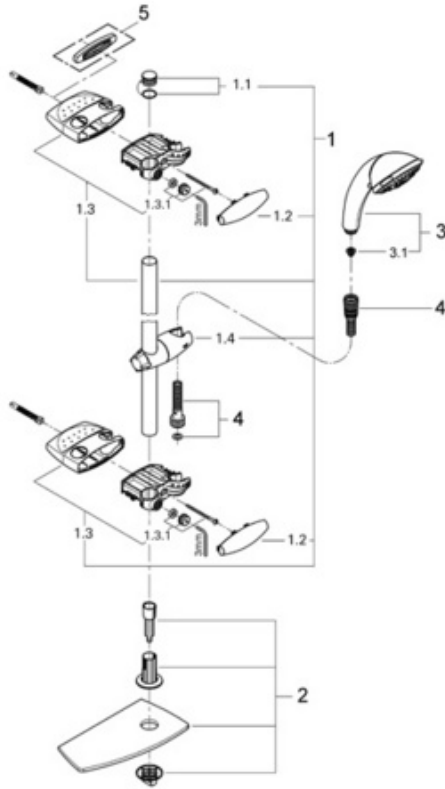

28 574 5 Shower System

Exploded View

Parts Breakdown

Pos No.	Spare Part Description	Product No.	Pcs.
	28 574		
1	36" shower bar	28 398	1
1.1	End caps	45 922	1
1.2	Bracket cover	11 482	1
1.3	Wall bracket	45 923	1
1.3.1	Adjusting nut	45 924	1
1.4	Hand shower holder	12 353	1
2	Tray	28 549	1
3	Hand shower	28 444	1
3.3	Filter screen	06 768	1
4	59" hose	28 417	1
	Special Accessories		
5	Compensation disc	28 407	1