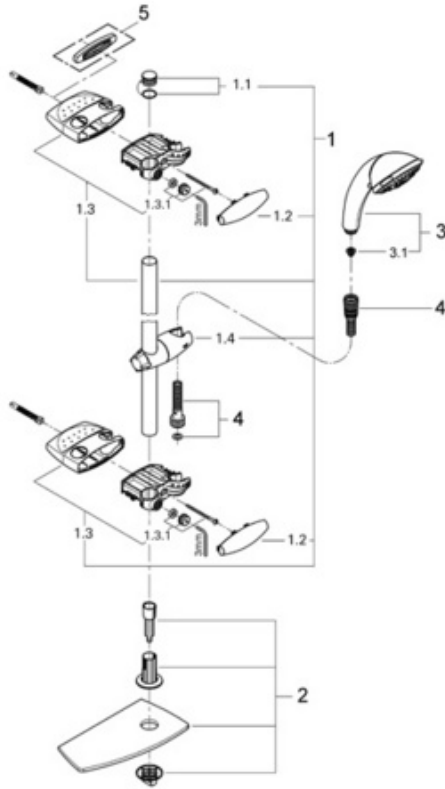

28 573 Champagne Shower System

Exploded View

Parts Breakdown

Pos No.	Spare Part Description	Product No.	Pcs.
	28 573		
1	36" shower bar	28 398	1
1.1	End caps	45 922	1
1.2	Bracket cover	11 482	1
1.3	Wall bracket	45 923	1
1.3.1	Adjusting nut	45 924	1
1.4	Hand shower holder	12 353	1
2	Tray	28 549	1
3	Hand shower	28 443	1
3.3	Filter screen	06 768	1
4	59" hose	28 417	1
	Special Accessories		
5	Compensation disc	28 407	1