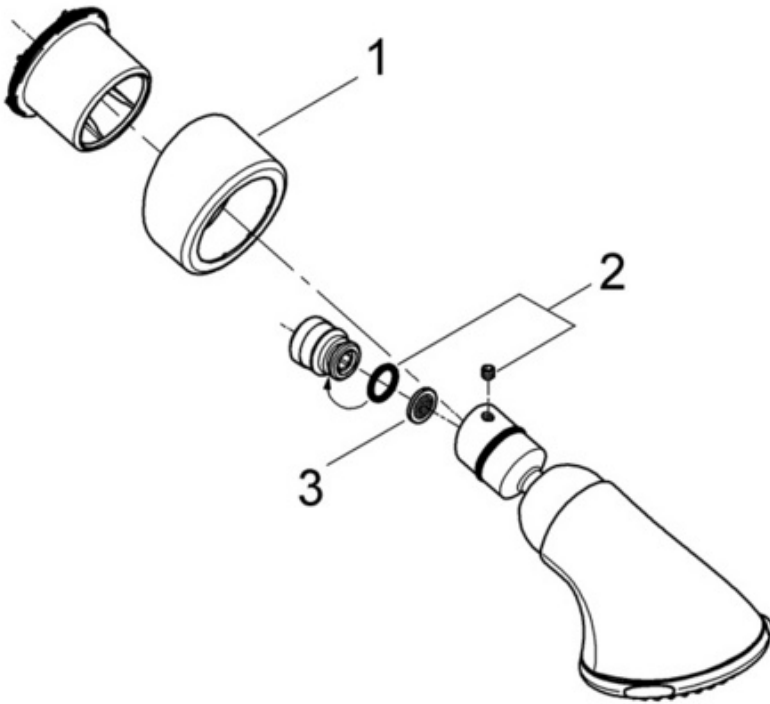

28 521 5 Shower Head

Exploded View

Parts Breakdown

Pos No.	Spare Part Description	Product No.	Pcs.
	28 521		
1	Chrome showerhead flange	45 664	1
2	Mounting screw/O-ring	45 665	1
3	Screen	04 922	1