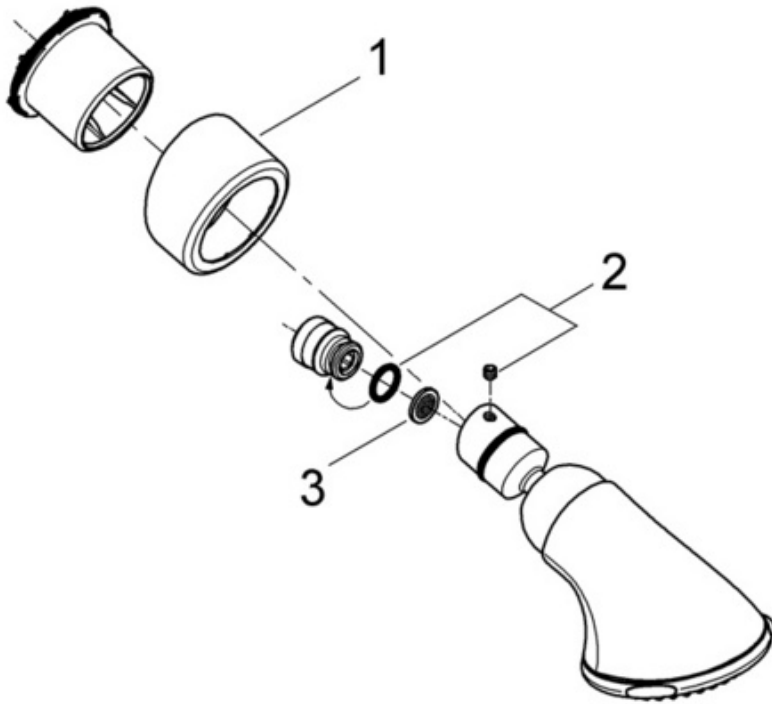

28 519 Massage Shower Head

Exploded View

Parts Breakdown

Pos No.	Spare Part Description	Product No.	Pcs.
	28 519		
1	Chrome showerhead flange	45 664	1
2	Mounting screw/O-ring	45 665	1
3	Screen	04 922	1