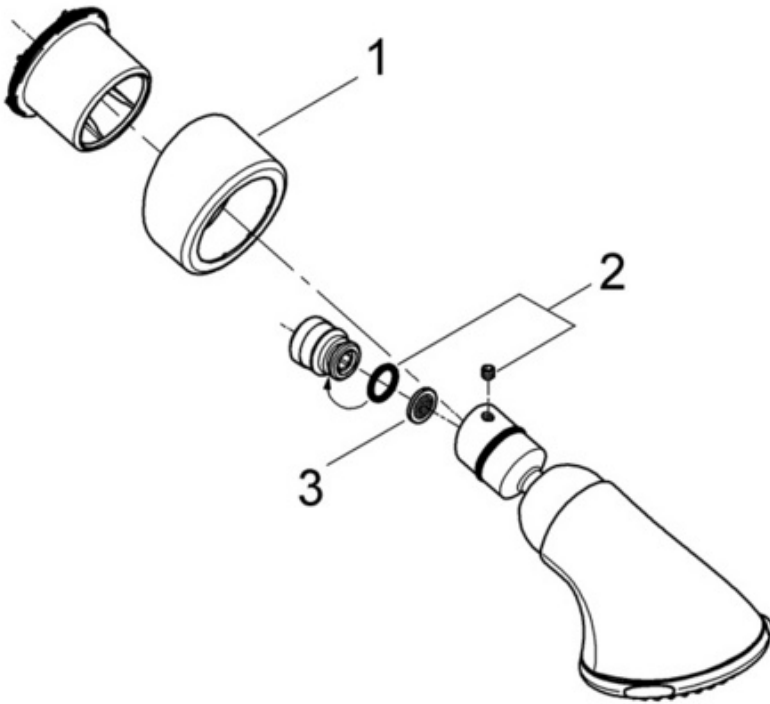

28 518 Trio Shower Head

Exploded View

Parts Breakdown

Pos No.	Spare Part Description	Product No.	Pcs.
	28 518		
1	Chrome showerhead flange	45 664	1
2	Mounting screw/O-ring	45 665	1
3	Screen	04 922	1