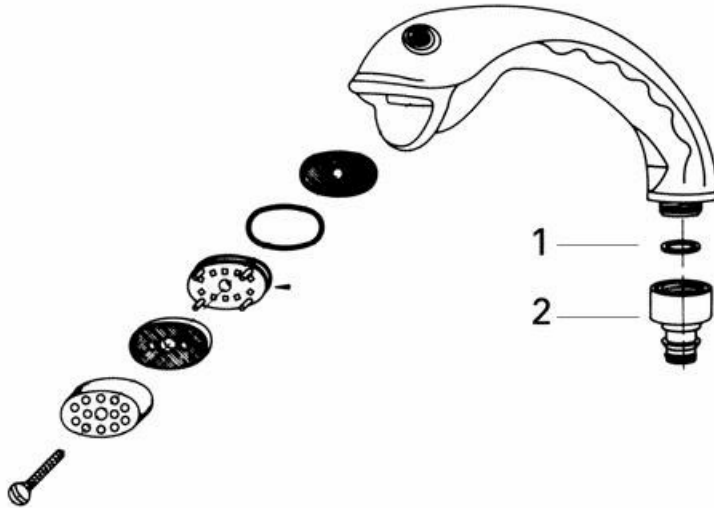

28 458 Nessie children

Exploded View

Parts Breakdown

Pos. No.	Spare part Description	Product No.	Pos.
	28456 / 28457 / 28458		
1	Washer	45329	1
1	Snap coupling	28816	1