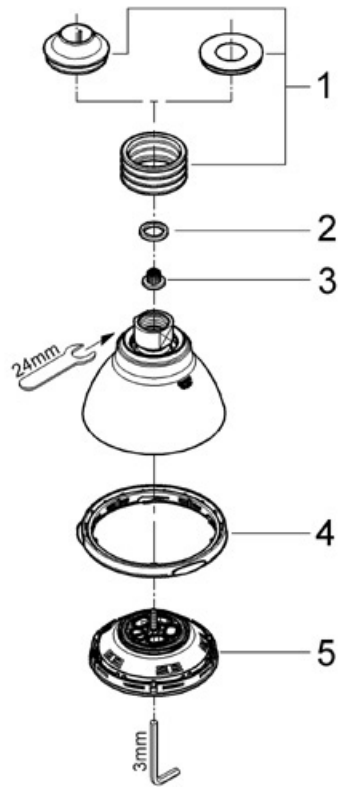

28 448 5 Shower Head

Exploded View

Parts Breakdown

Pos No.	Spare Part Description	Product No.	Pcs.
	28 448		
1	Bellows	45 199	1
2	Fiber washer for relexa hose	01 389	1
3	Filter screen	06 768	1
4	Ring	45 932	1
5	Rose kit	45 930	1