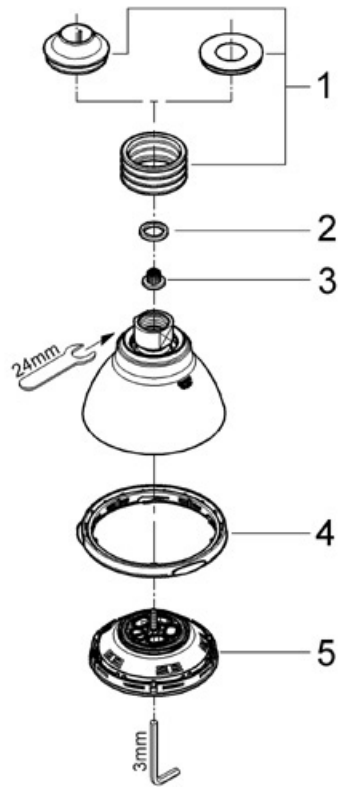

28 446 Massage Shower Head

Exploded View

Parts Breakdown

Pos No.	Spare Part Description	Product No.	Pcs.
	28 446		
1	Bellows	45 199	1
2	Fiber washer for relexa hose	01 389	1
3	Filter screen	06 768	1
4	Ring	45 932	1
5	Rose kit	45 928	1