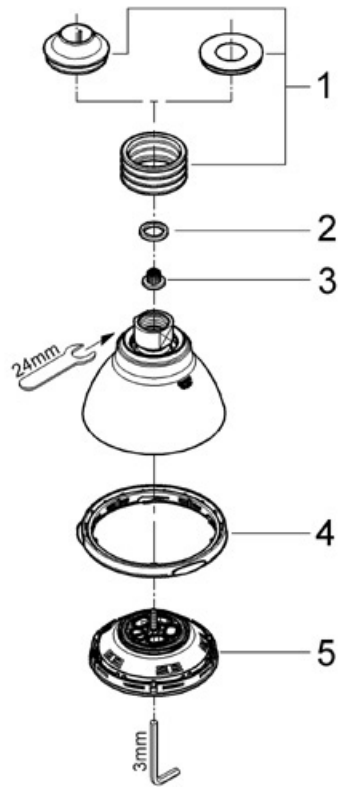

28 445 Trio Shower Head

Exploded View

Parts Breakdown

Pos No.	Spare Part Description	Product No.	Pcs.
	28 445		
1	Bellows	45 199	1
2	Fiber washer for relexa hose	01 389	1
3	Filter screen	06 768	1
4	Ring	45 932	1
5	Rose kit	45 927	1