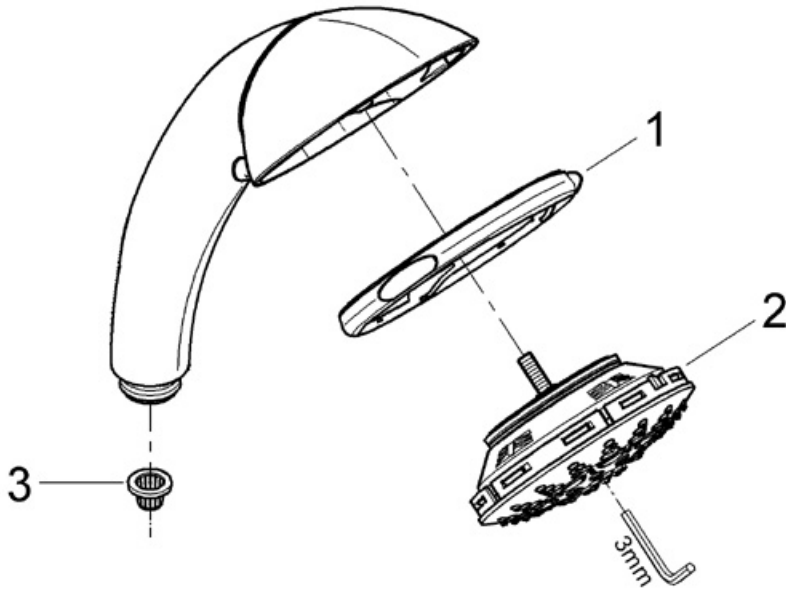

28 444 5 Hand Shower

Exploded View

Parts Breakdown

| Pos No. | Spare Part Description | Product No. | Pcs. |
|---------|------------------------|-------------|------|
| | 28 444 | | |
| 1 | Ring | 45 931 | 1 |
| 2 | Rose kit | 45 930 | 1 |
| 3 | Filter screen | 06 768 | 1 |